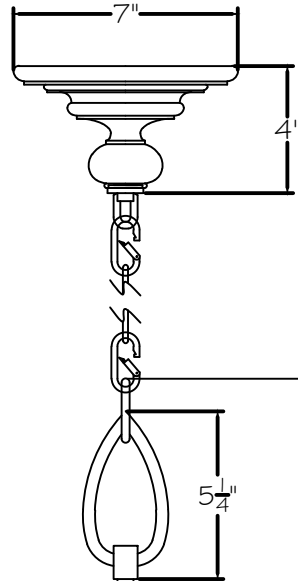

CUSTOMER REFERENCE DRAWING

TOP VIEW

FRONT VIEW

STYLE CONFIGURATIONS:

-ST SILVER	775840 GOLD	-SF4 SILVER	-SF3 GOLD
------------	-------------	-------------	-----------

This drawing, specifications and the product depicted are the exclusive property of Fine Art Handcrafted Lighting®. In compliance with US copyright and patent requirements, notice is hereby given that this document and the product depicted shall not be copied, altered or used in any manner without the expressed written consent of Fine Art Handcrafted Lighting®.