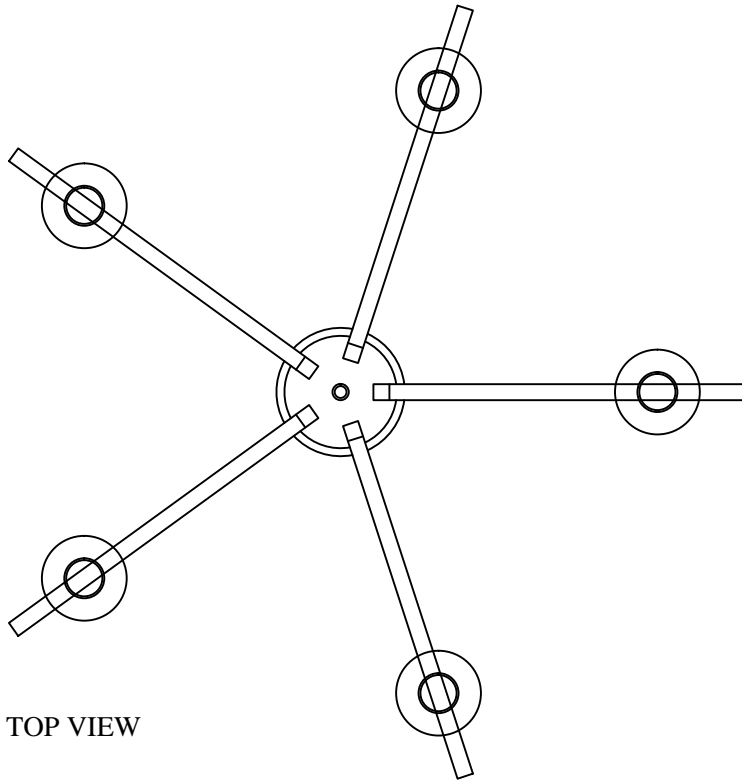

CUSTOMER REFERENCE DRAWING

TOP VIEW

FRONT VIEW

STYLE CONFIGURATIONS:

-ST SILVER	775840 GOLD	-SF4 SILVER	-SF3 GOLD
------------	-------------	-------------	-----------

This drawing, specifications and the product depicted are the exclusive property of Fine Art Handcrafted Lighting®. In compliance with US copyright and patent requirements, notice is hereby given that this document and the product depicted shall not be copied, altered or used in any manner without the expressed written consent of Fine Art Handcrafted Lighting®.

www.finearthl.com Tel:(305) 821-3850 Fax:(305) 513-5736
 FINE ART LAMPS®

STYLE NUMBER:
753040
 DATE:
4/17/2020