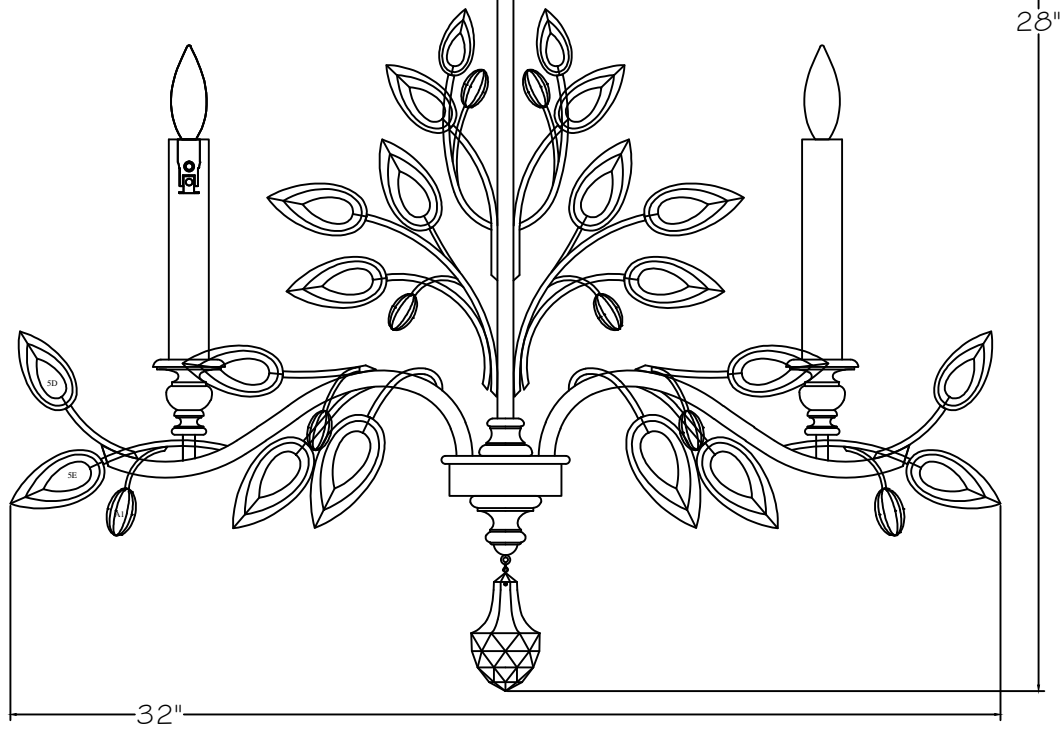

CUSTOMER REFERENCE DRAWING

TOP VIEW

FRONT VIEW

STYLE CONFIGURATIONS:

-ST SILVER	775840 GOLD	-SF4 SILVER	-SF3 GOLD
------------	-------------	-------------	-----------

This drawing, specifications and the product depicted are the exclusive property of Fine Art Handcrafted Lighting®. In compliance with US copyright and patent requirements, notice is hereby given that this document and the product depicted shall not be copied, altered or used in any manner without the expressed written consent of Fine Art Handcrafted Lighting®.

www.finearthl.com Tel:(305) 821-3850 Fax:(305) 513-5736
 FINE ART LAMPS®

STYLE NUMBER:
753040
 DATE:
4/17/2020