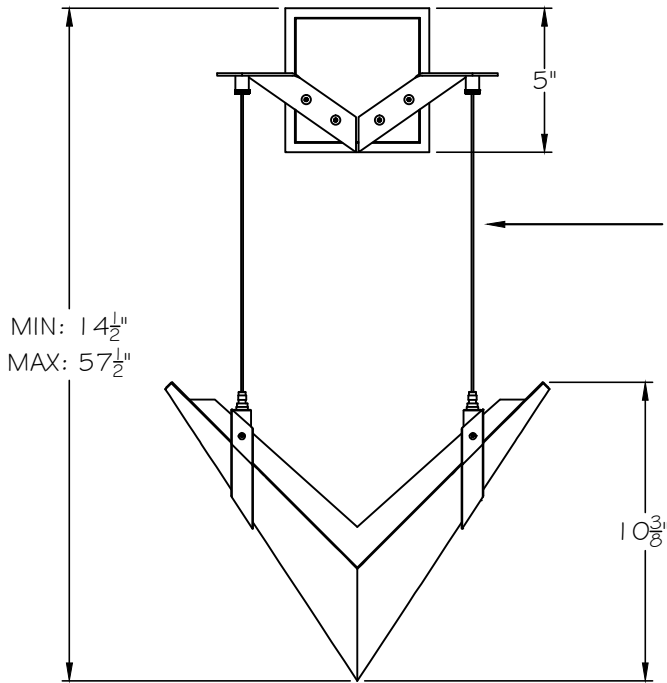

CUSTOMER REFERENCE DRAWING

TOP VIEW

FRONT VIEW

ELECTRICAL
CABLE

SIDE VIEW

STYLE CONFIGURATIONS:

-1ST (STANDARD BLACK 1018)

-6ST (CHAMPAGNE 1088)