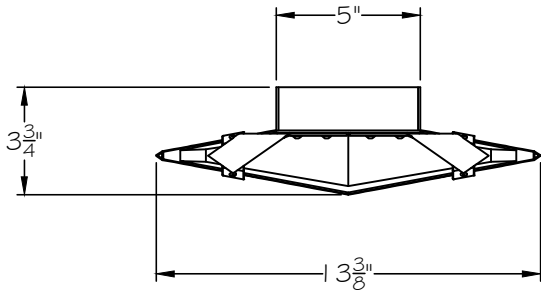

CUSTOMER REFERENCE DRAWING

TOP VIEW

FRONT VIEW

ELECTRICAL
CABLE

SIDE VIEW

STYLE CONFIGURATIONS:

-1ST (STANDARD BLACK 1018)

-6ST (CHAMPAGNE 1088)