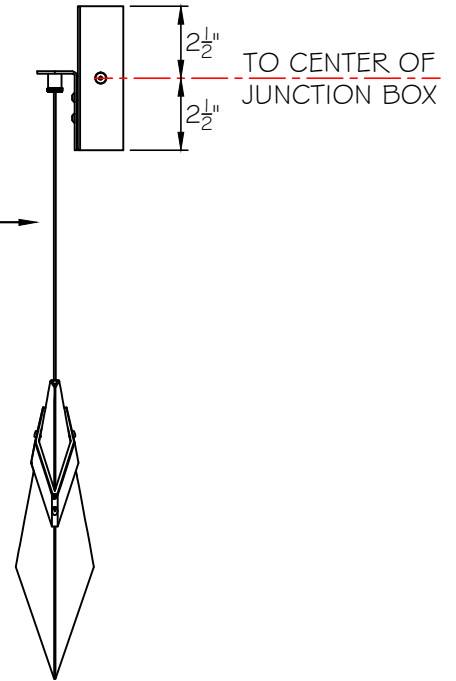

CUSTOMER REFERENCE DRAWING

TOP VIEW

FRONT VIEW

ELECTRICAL
CABLE

SIDE VIEW

STYLE CONFIGURATIONS:

-1ST (STANDARD BLACK 1018)

-6ST (CHAMPAGNE 1088)