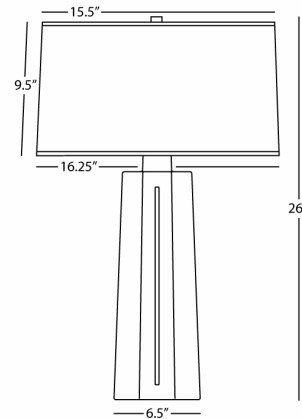

MASON

964

Table Lamp

1-150W Max.

Bulb Type: A

Switch: 3-Way

Peacock Glazed Ceramic

Polished Nickel Accents

Oyster Linen Shade

See Delta/ Mason Table for Color Options

** Available for Quick SHIP **