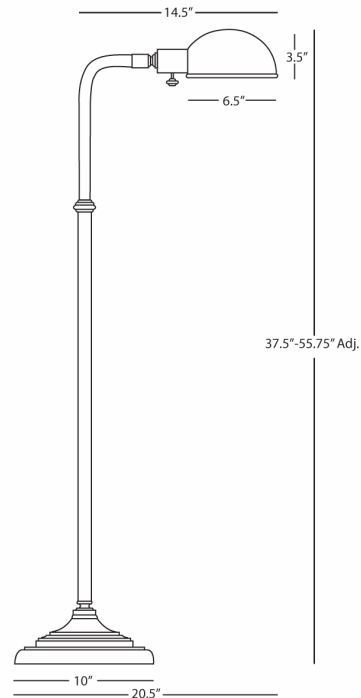

KINETIC

1505

Adjustable Pharmacy Task Floor Lamp

1-60W. Max.

Bulb Type: A

Switch: Hi-Lo Dimming

Antique Brass Finish

Metal Shade

FINISH OPTIONS:

B1505BRC - Brushed Chrome

Z1505DBZ - Deep Patina Bronze

** Available for Quick SHIP **