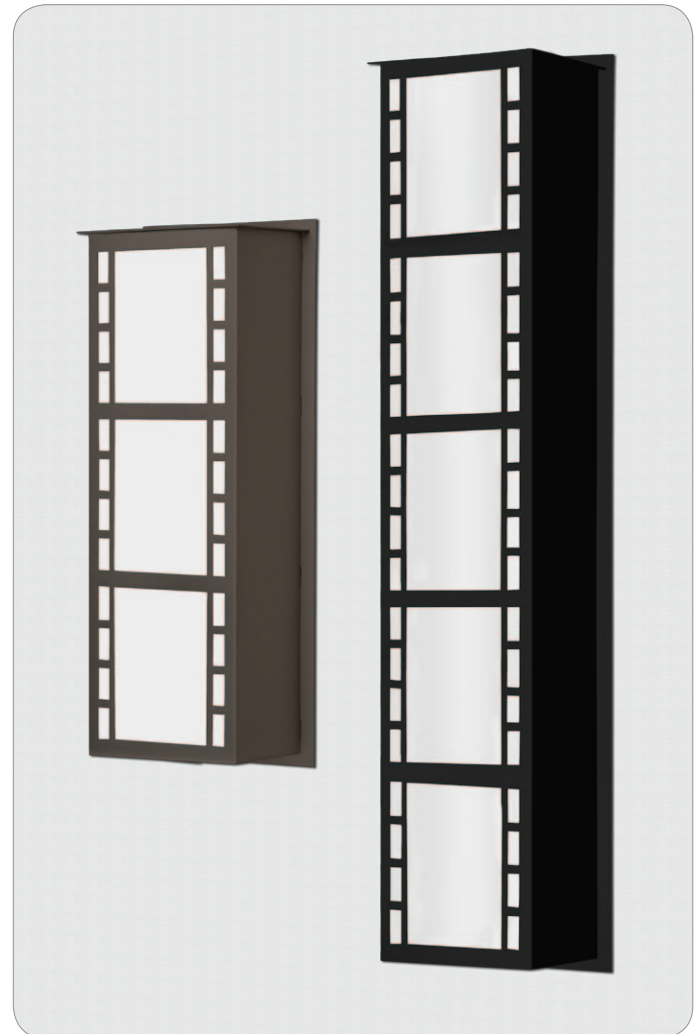

NAPOLI 11 / 16 / 26

METALWORKS OUTDOOR

SPECIFICATIONS:

DESCRIPTION

Wall-mounted heavy-gauge aluminum sconce. Four sizes available. ADA-compliant.

LAMPING

Standard: 60W B10 120V incandescent, lamp not included. LED: 9W Replaceable LED source, 120V, dimmable, 80+ CRI, 2800°K CCT, 800 lumens, 30,000 hours, lamp included. Optional fluorescent configurations available (see ordering).

DIFFUSER

White impact-resistant Acrylic diffuser available in all sizes. Satin White and Glitter glass diffuser option on Napoli11 and Napoli16 only.

CONSTRUCTION

.080" aluminum housing and faceplate, with a clear or bronze powder coating. Faceplate is secured by stainless steel screws.

MOUNTING

Installs directly to a 4" octagonal outlet box, centered on fixture. 75°C supply wire required for incandescent lamping.

LABELS

UL or ETL Listed. Suitable for Wet Locations. May be used in Interior or Exterior applications.

METALWORKS LUMINAIRES ARE ASSEMBLED WITH SHEET METAL FABRICATED AND POWDER COATED IN THE USA.

NAPOLI 16 SHOWN IN WHITE ACRYLIC (NAPOLI26-WA-BR) IN BRONZE FINISH & NAPOLI 26 SHOWN WITH WHITE ACRYLIC IN BLACK FINISH (NAPOLI26-WA-BK)

For ordering information, see next page

All dimensions provided are nominal. Allowance must be made for dimensional tolerance in handcrafted glasses.

REV 1/17