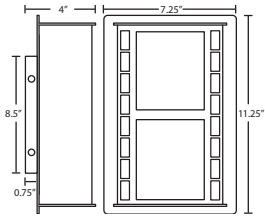

ORDERING:

Napoli 11: