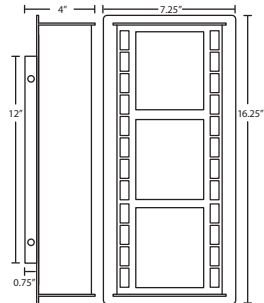

ORDERING:

Napoli 16:

FIXTURE	DIFFUSER	LAMP OPTIONS	METAL FINISH
NAPOLI11 Sconce	GL Glitter Glass	(blank) 1x 60W B10 Incan	BA Brushed Alum
	SW Satin White Glass	E1 1x 18W Quad 120V	BK Black
	WA White Acrylic	LED 1x 9W LED 120V, dimmable	BR Bronze
			SL Silver

FIXTURE	DIFFUSER	LAMP OPTIONS	METAL FINISH
NAPOLI16 Sconce	GL Glitter Glass	(blank) 2x 60W B10 Incan	BA Brushed Alum
	SW Satin White Glass	H1 1x 26W Quad 120V	BK Black
	WA White Acrylic	LED 2x 9W LED 120V, dimmable	BR Bronze
			SL Silver

FIXTURE	DIFFUSER	LAMP OPTIONS	METAL FINISH
NAPOLI26 Sconce	WA White Acrylic	(blank) 3x 60W B10 Incan	BA Brushed Alum
		124T5 1x 24W T5 120/277V	BK Black
		LED 3x 9W LED 120V, dimmable	BR Bronze
			SL Silver

Ex. NAPOLI26-WA-BA

3 Lt. Napoli 26 Sconce w/ White Acrylic, Brushed Aluminum Finish

Project Information: