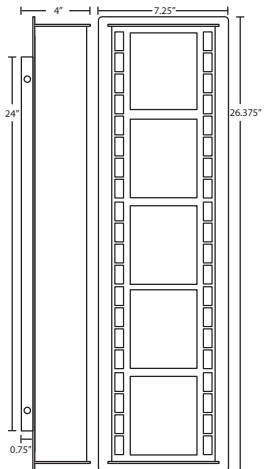

Napoli 26:

FIXTURE	DIFFUSER	LAMP OPTIONS	METAL FINISH
NAPOLI11 Sconce	GL Glitter Glass	(blank) 1x 60W B10 Incan	BA Brushed Alum
	SW Satin White Glass	E1 1x 18W Quad 120V	BK Black
	WA White Acrylic	LED 1x 9W LED 120V, dimmable	BR Bronze
			SL Silver

FIXTURE	DIFFUSER	LAMP OPTIONS	METAL FINISH
NAPOLI16 Sconce	GL Glitter Glass	(blank) 2x 60W B10 Incan	BA Brushed Alum
	SW Satin White Glass	H1 1x 26W Quad 120V	BK Black
	WA White Acrylic	LED 2x 9W LED 120V, dimmable	BR Bronze
			SL Silver

FIXTURE	DIFFUSER	LAMP OPTIONS	METAL FINISH
NAPOLI26 Sconce	WA White Acrylic	(blank) 3x 60W B10 Incan	BA Brushed Alum
		124T5 1x 24W T5 120/277V	BK Black
		LED 3x 9W LED 120V, dimmable	BR Bronze
			SL Silver

Ex. NAPOLI26-WA-BA

3 Lt. Napoli 26 Sconce w/ White Acrylic, Brushed Aluminum Finish

Project Information: