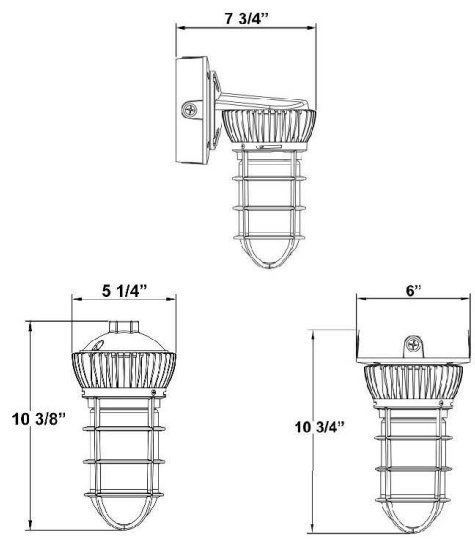

**VTU**  
**UNIVERSAL**  
**ALL MOUNTING OPTIONS IN 1 BOX**

**120~277V**

**TECHNICAL SPECIFICATIONS:**

- :: Silver powder-coated finish
- :: Die-cast housing and guard
- :: Frosted borosilicate glass
- :: Voltage: 120~277V
- :: Wattage: 12W & 20W
- :: Lumens: 900LM & 1785LM
- :: LED Chip: LUMINUS XNOVA COB
- :: Beam Angle: 175°
- :: CRI: >80
- :: Junction box can be replaced with standard round weatherproof boxes.
- :: Power Factor: 95%
- :: UL listed
- :: NEMA 3R, IP65

A6

LED VAPOR LIGHTS

**LED UNIVERSAL VAPOR LIGHTS**

CATALOG NO.	WATTS	LUMENS	COLOR TEMP	DIMENSIONS
VTU-12W-30K	12W	900LM	3000K	10 3/4" (H)
VTU-12W-50K	12W	900LM	5000K	
VTU-20W-30K	20W	1785LM	3000K	
VTU-20W-50K	20W	1785LM	5000K	