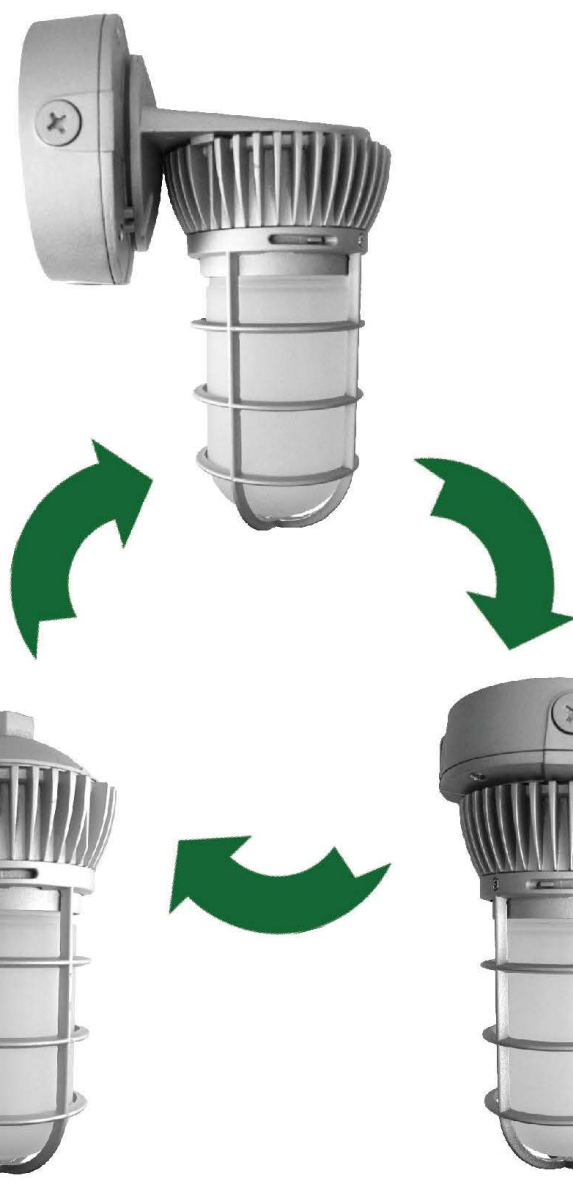

**VTU**  
**UNIVERSAL**  
**ALL MOUNTING OPTIONS IN 1 BOX**

**120~277V**

**TECHNICAL SPECIFICATIONS:**

- :: Silver powder-coated finish
- :: Die-cast housing and guard
- :: Frosted borosilicate glass
- :: Voltage: 120~277V
- :: Wattage: 12W & 20W
- :: Lumens: 900LM & 1785LM
- :: LED Chip: LUMINUS XNOVA COB
- :: Beam Angle: 175°
- :: CRI: >80
- :: Junction box can be replaced with standard round weatherproof boxes.
- :: Power Factor: 95%
- :: UL listed
- :: NEMA 3R, IP65

A6

LED VAPOR LIGHTS

**LED UNIVERSAL VAPOR LIGHTS**

CATALOG NO.	WATTS	LUMENS	COLOR TEMP	DIMENSIONS
VTU-12W-30K	12W	900LM	3000K	10 3/4" (H)
VTU-12W-50K	12W	900LM	5000K	
VTU-20W-30K	20W	1785LM	3000K	
VTU-20W-50K	20W	1785LM	5000K	