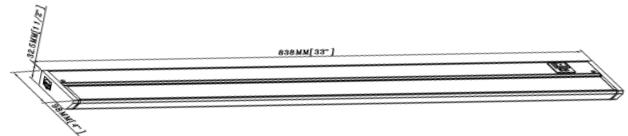

JOB NAME: _____

DATE: _____

TYPE: _____

DIMENSIONS:

33"(L) x 1-1/2"(H) x 4"(D)

UCA-33-WHT
UCA-33-BRZ

120-VOLT LED UNDERCABINET

Ideal for under cabinet, display cases, or in low-profile areas. UCA offers low heat, easy installation, environmentally friendly and maintenance free for many years.

ELECTRICAL SPECIFICATIONS:

- Working Voltage: 120V (Internal Driver)
- Wattage: 16 W
- Efficacy: 56.25 LM/W

HOUSING SPECIFICATIONS:

- Linkable
- 1/2" KOs for hardwiring installation (multiple on top and back)
- Built-in LED driver
- 22- gauge sheet metal housing, white/bronze enamel finish, painted after fabrication
- Very low, 1" profile, only 3-1/2" wide
- Tempered glass lens for easy cleaning inside frosted to reduce LED imaging
- 120V with plug and hardwire option included
- Color packaging with hanging tab
- 3/8" flex connector and mounting screws included
- Includes 6' power cord with plug and (1) 8" interconnect cable
- Key-holed mounting slots in housing simplify installation

6' Power Cord
8' interconnect cable
End-to-End connector
Mounting screws

On/Off Switch with
100%/50% Dimming
Color Temp. Switch:
2700K/3000K/4000K

1/2" KOs
Cable Connector Included

MODEL	WATTS	VOLTAGE	LUMENS	COLOR TEMP
UCA-33-WHT	16W	120V	900 LM	2700K/3000K/4000K
UCA-33-BRZ	16W	120V	900 LM	2700K/3000K/4000K