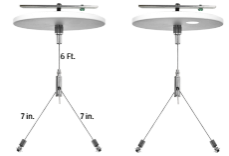

### HOUSING SPECIFICATIONS:

- Anodized Aluminum housing
- 4FT. long white finish fixture
- Operating temperature: -13°F ~ 104°F
- Lifespan: 50,000 hrs.
- IP rating: IP20

### OPTIONAL ACCESSORIES:

SCLL-UD-CB

SCL-6FT-SJTW18/5

SCL-CSY

MODEL	DESCRIPTION
SCL-CSY	Adjustable 6 Ft. Suspension Kit Select a Y-Connector Key Hole Set (Not Included)
SCL-6FT-SJTW18/5	6Ft. Cord SJTW 18 AWG 5-Conductor (Not Included)
SCLL-UD-CB	Coupling Bracket (Not Included)