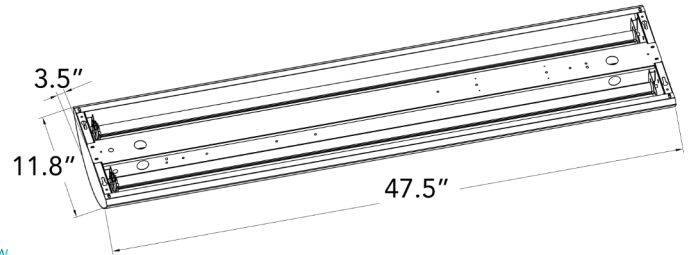

## DIMENSIONS:

47.5"(L) x 11.8"(W) x 3.5"(H)

SCLL-UD-4FT-60W-50K-D  
 SCLL-UD-4FT-60W-40K-D  
 SCLL-UD-4FT-60W-35K-D

MODEL	WATTS UP/DOWN	VOLTAGE	LUMENS UP/DOWN	COLOR TEMP
SCLL-UD-4FT-60W-50K-D	40W/20W	120~277VAC	4,400LM/2100LM	5000K
SCLL-UD-4FT-60W-40K-D	40W/20W	120~277VAC	4,400LM/2100LM	4000K
SCLL-UD-4FT-60W-35K-D	40W/20W	120~277VAC	4,400LM/2100LM	3500K

### HOUSING SPECIFICATIONS:

- Anodized Aluminum housing
- 4FT. long white finish fixture
- Operating temperature: -13°F ~ 104°F
- Lifespan: 50,000 hrs.
- IP rating: IP20