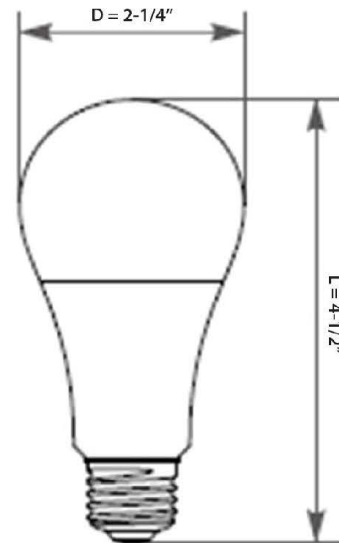

C30

A19 LED FILAMENT BULB

A19 LED FILAMENT BULB

CATALOG NO.	WATTS	COLOR TEMP	LUMENS	BEAM	DIMENSION
A19-FLA-7W-27K-D	7W	2700K	800LM	360°	2-1/2"(dia) x 4-1/4"(H)
A19-FLA-7W-40K-D	7W	4000K	800LM	360°